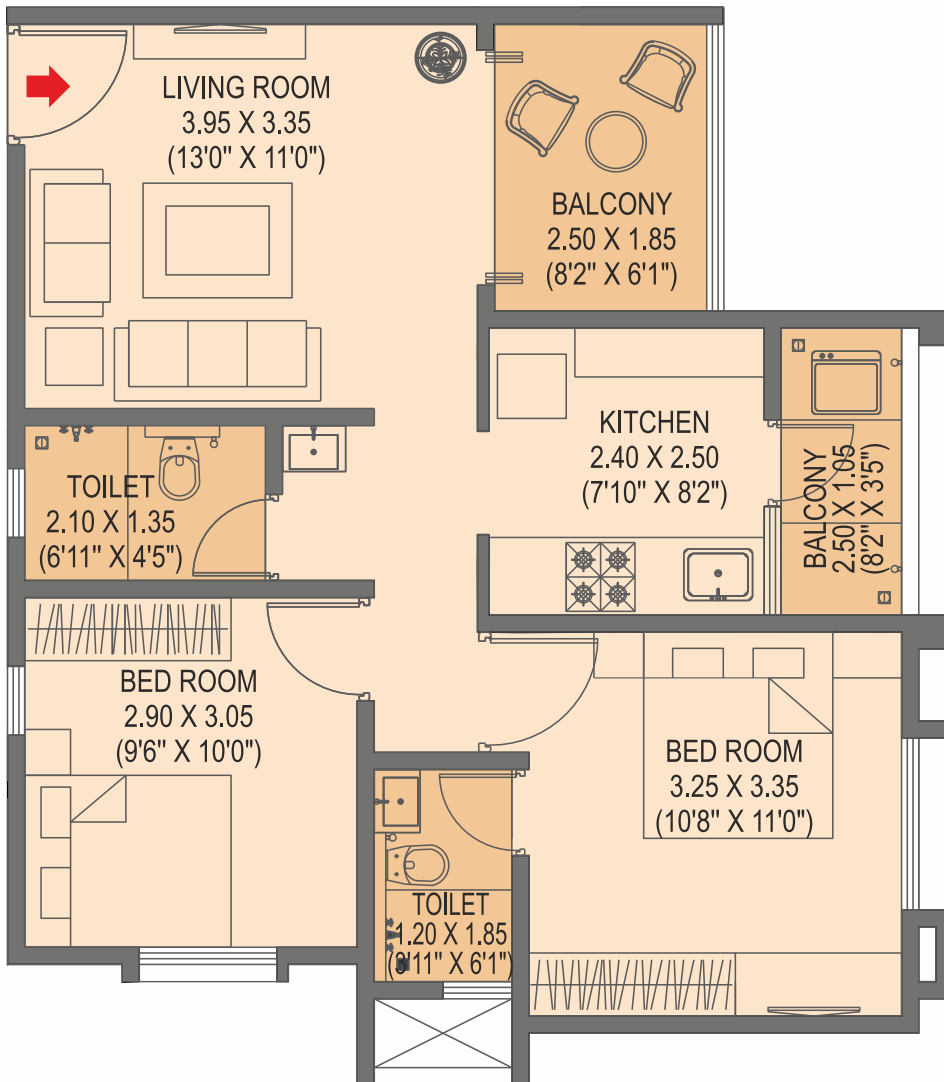

TYPICAL 2 BHK (TYPE 1)

AREA STATEMENT

FLAT TYPE	CARPET AREA			TOTAL CARPET AREA (SQ.M.)	TOTAL CARPET AREA (SQ.FT.)
	CARPET	DRY BALC.	BALCONY		
2 BHK	51.53	2.62	4.62	58.77	633.00

TYPICAL 2 BHK (TYPE 2)

AREA STATEMENT

FLAT TYPE	CARPET AREA			TOTAL CARPET AREA (SQ.M.)	TOTAL CARPET AREA (SQ.FT.)
	CARPET	DRY BALC.	BALCONY		
2 BHK	51.76	2.62	4.57	58.95	635.00