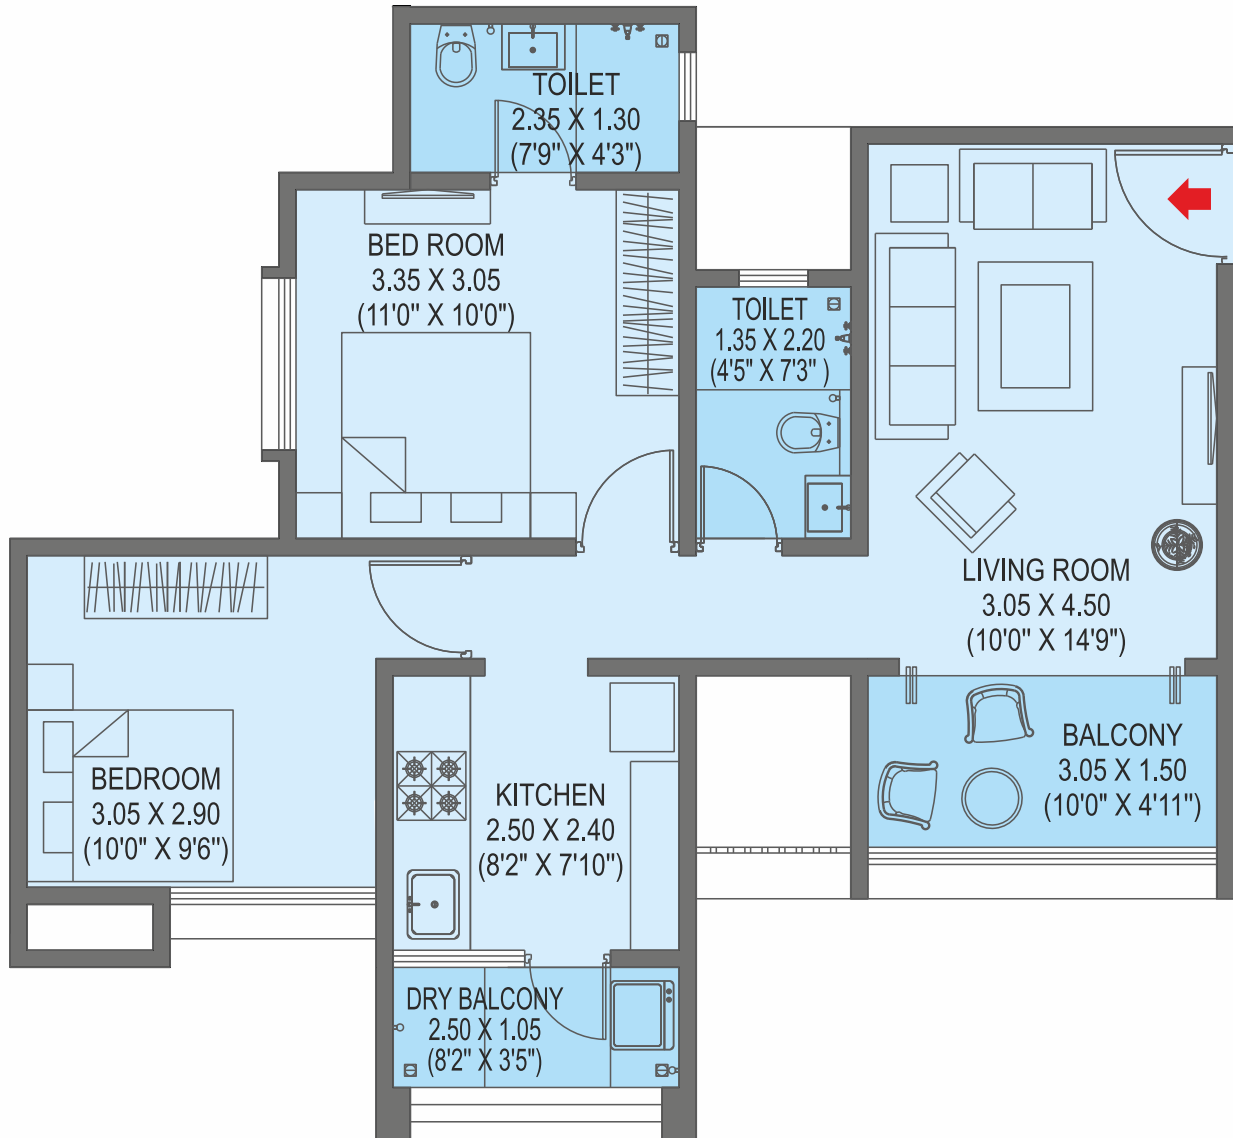

TYPICAL 2 BHK (TYPE 1)

AREA STATEMENT

FLAT TYPE	CARPET AREA			TOTAL CARPET AREA (SQ.M.)	TOTAL CARPET AREA (SQ.FT.)
	CARPET	DRY BALC.	BALCONY		
2 BHK	51.53	2.62	4.62	58.77	633.00

TYPICAL 2 BHK (TYPE 2)

AREA STATEMENT

FLAT TYPE	CARPET AREA			TOTAL CARPET AREA (SQ.M.)	TOTAL CARPET AREA (SQ.FT.)
	CARPET	DRY BALC.	BALCONY		
2 BHK	51.76	2.62	4.57	58.95	635.00